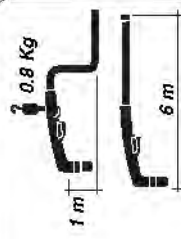

ERGOCUT CB 150

P L A S M A R A N G E

TECHNICAL DATA

Voltage class	M
Standard length m	6
Air consumption	200 l/min
Air pressure	5 bar
Duty cycle 60%	150 A
Duty cycle 100%	110 A

DECLARATION OF CONFORMITY

The undersigned company Trafimet - Via del Lavoro, 8 - 36020 Castegnero (VI) - Italy - declares that the product identified and described on this page complies with standard EN 60974-7 in accordance with the requirements contemplated by directive EEC 73/23 low voltage.

trafimet®

your welding partner

	CB 150	m	CB 150 P	m
	FITTING 7/8 G	6	FITTING 7/8 G	6
	PA1370		PA1284	
	Central adaptors	6	Central adaptors	6
	PA1372		PA1285	

ERGOCUT CB 150

PLASMA RANGE

COMPLETE CABLE

PH0171 1/4 G
PH0174 1/8 G

PLASMATOORTS ERGOCUT CB 150

Leverancier	artikelnummer Tramex	Omschrijving	Type
PH0171	2552650565	Toortspakket 6M	CB100P
PH0107	2522632445	Stroom-luchtkabel 6mtr.	A 141
CY0036	2522632444	Vulring	A141+A151
CY0035	2522632443	Buigbescherming handgreep	A141+A151
FY0023	2522632130	C.A. 5-pins Kpl. T.Z.	Diverse plasma
CV0094	2552650521	Flowmeter	CB150
CV0022	2522632322	Snijwagen-passer-set	Diverse toortsen