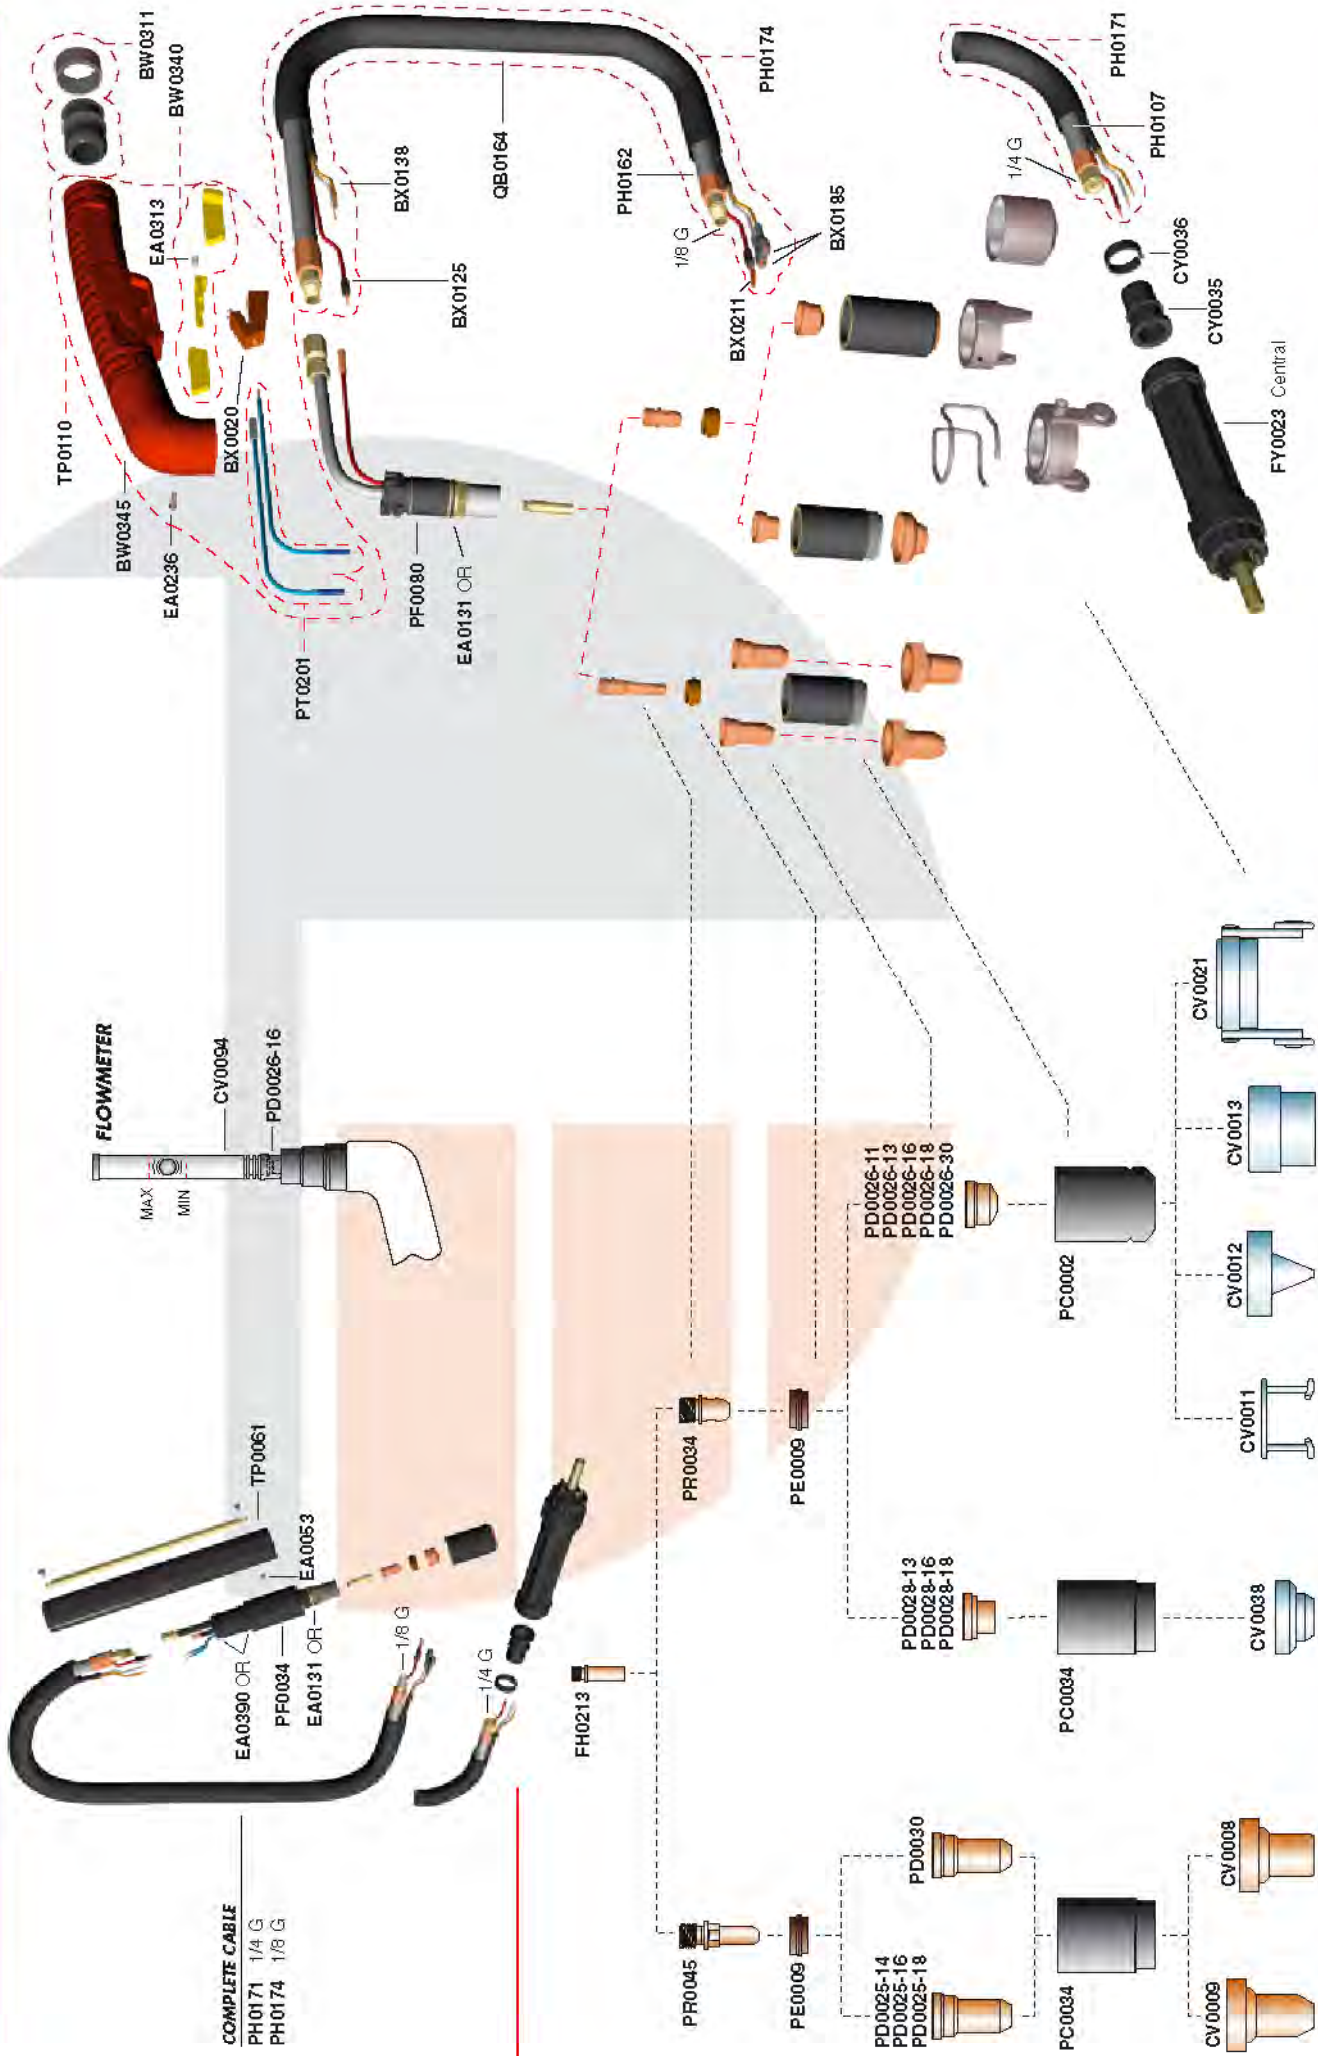

ERGOCUT CB 150

PLASMA RANGE

COMPLETE CABLE

PH0171 1/4 G
PH0174 1/8 G

trafimet
your welding partner